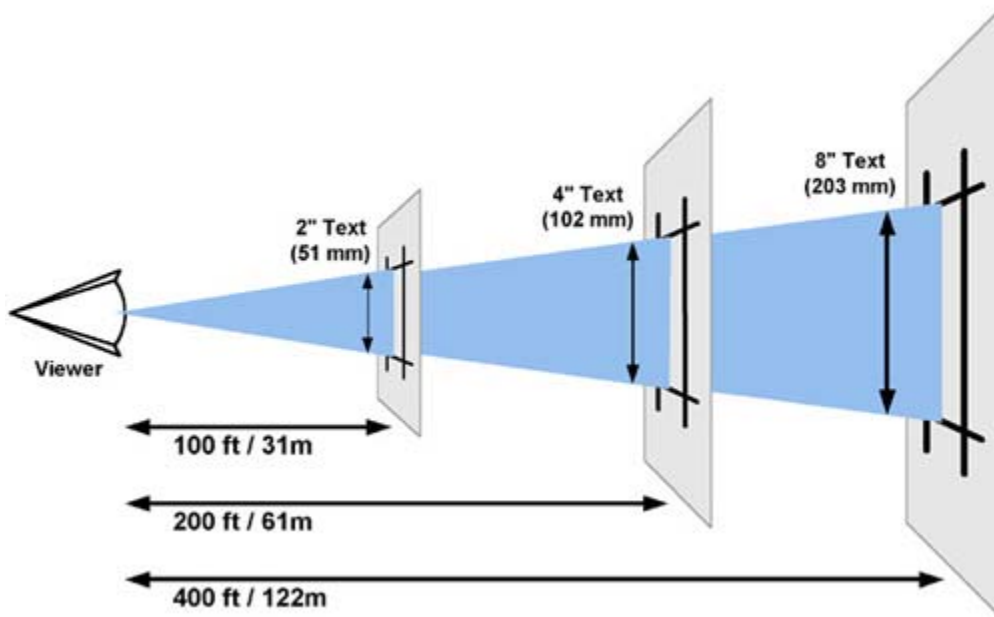

# Viewing Distance and Time

Viewing distance is one of the most important factors needed to determine the correct size of most electronic signs.

As a general rule: **1 inch of text is viewable up to 50 feet away<sup>1</sup>** or **25mm of text is viewable up to 15m away**. The following diagram illustrates at what distance and character size that a stationary audience will recognize and understand the content of an electronic sign.

content.

As a summary:

- 2 inch text works well in most foot traffic areas, such as for indoor applications.
- 4 to 6 inch text is ideal for 45mph or under traffic, such as outdoor church and school applications.
- 8 inch text or larger works is suited for most outdoor applications where traffic is 60mph or slower.